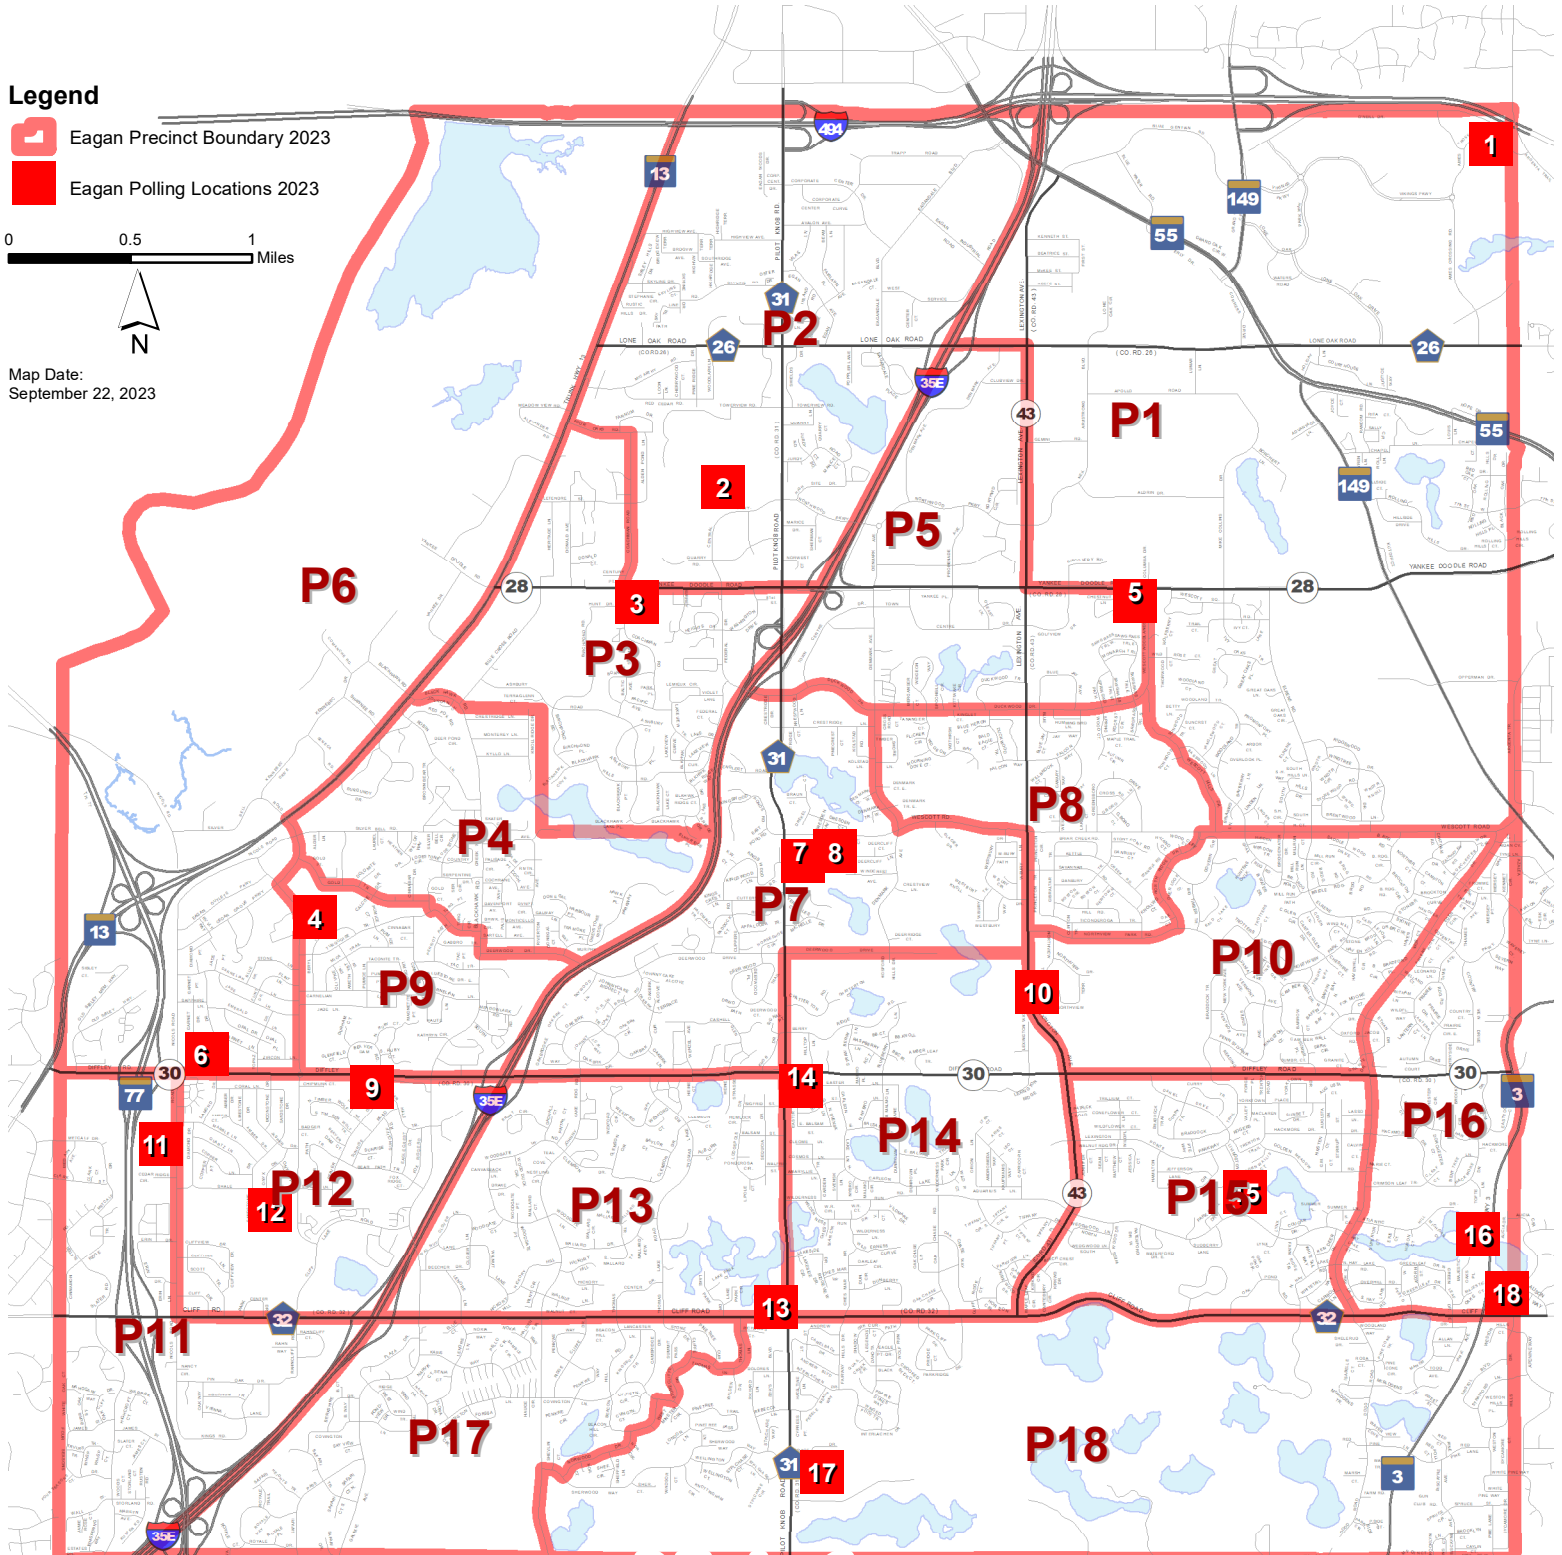

2023 Precinct and Polling Locations

Legend

-  Eagan Precinct Boundary 2023
-  Eagan Polling Locations 2023

Map Date:
September 22, 2023

Polling Locations

| Precinct | Polling Location | Polling Address | Precinct | Polling Location | Polling Address |
|----------|-----------------------------------|-------------------------|----------|----------------------------------|-------------------------|
| 1 | Trinity School at River Ridge | 601 River Ridge Parkway | 10 | Community of Joy Lutheran Church | 4015 Northview Terrace |
| 2 | Eagan Community Center-South Oaks | 1501 Central Parkway | 11 | Peace Church | 2180 Glory Dr |
| 3 | Oak Hills Church | 1570 Yankee Doodle Road | 12 | Rahn Elementary School | 4424 Sandstone Drive |
| 4 | Mt Calvary Lutheran Church | 3930 Rahn Road | 13 | Easter Lutheran By The Lake | 4545 Pilot Knob Road |
| 5 | Eagan Fire Safety Center | 1001 Station Trail | 14 | Easter Lutheran Church | 4200 Pilot Knob Road |
| 6 | Cedar School | 2140 Diffley Road | 15 | Trapp Farm Park Shelter | 841 Wilderness Run Road |
| 7 | Eagan Civic Arena | 3870 Pilot Knob Road | 16 | St. Thomas Becket Church | 4455 South Robert Trail |
| 8 | Wescott Library | 1340 Wescott Road | 17 | Chapel Hill Church | 4888 Pilot Knob Road |
| 9 | Christ Lutheran Church | 1930 Diffley Road | 18 | Woodcrest Church | 525 Cliff Road |